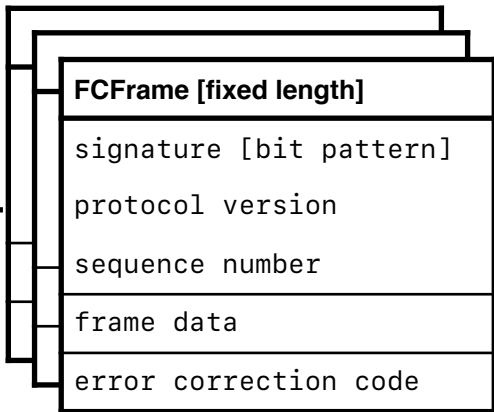

Payloads

generate

split into

Radio System

sent on

FlightCore Radio Protocol Structures			
Author:	Cesar Parent	ID:	1303985
Project:	FlightCore HAB Bus	Date:	30/11/2016